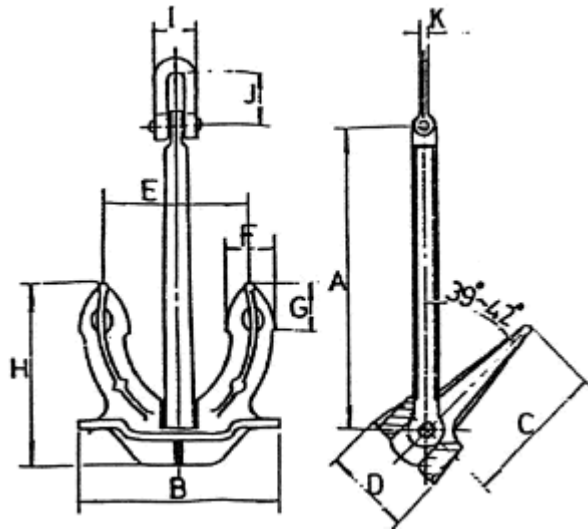

Property of Saxton Marine

Halls Anchor

Please note that dimensions and weights are nominal and small variations are reserved.

Halls anchor is a stockless bow anchor type.

The Halls anchor is one of the most popular anchors designed to fit anchor pockets on most ships.

Halls anchors are normally supplied with certification and these can be from any of the major classification societies.

Anchor Weight		Dimensions (mm)										
lbs	kg	A	B	C	D	E	F	G	H	I	J	K
1260	570	1330	950	700	408	670	219	249	862	170	221	52
1455	660	1400	1000	740	430	710	230	262	910	179	234	55
1720	780	1480	1060	870	456	750	244	278	960	189	247	58
1985	900	1550	1110	820	477	780	255	291	1009	199	259	61
2250	1020	1620	1160	860	500	820	267	304	1057	208	272	64
2515	1140	1680	1200	890	520	850	276	315	1094	215	281	66
2845	1290	1750	1260	920	540	880	288	328	1132	224	293	69
3175	1440	1820	1300	960	560	920	299	340	1181	234	306	72
3505	1590	1880	1340	990	580	950	308	351	1218	240	315	74
3835	1740	1930	1380	1020	600	980	318	362	1255	247	323	76
4230	1920	2000	1430	1060	620	1010	329	375	1303	257	336	79