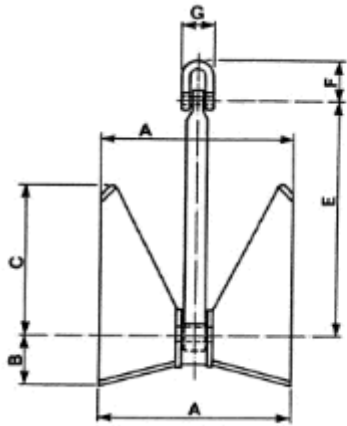

Property of Saxton Marine

Pool TW Execution Standard (HHP)

Please note that dimensions and weights are nominal and small variations are reserved.

Pool TW anchors are High Holding Power (HHP) anchors, with large flat flukes and are a stockless anchor type.

The Pool TW anchor has the main edges honed for digging and grip. They are normally supplied with crownplates to prevent the anchor digging in too deeply.

Pool SHHP anchors can be supplied with certification, from all major classification societies.

Anchor Weight (kg)	<i>Dimensions in mm</i>								
	A	B	C	D	E	F	G	O H	K
62	549	142	425	207	657	107	77	22	65
79	595	154	461	224	712	107	77	22	70
97	637	165	494	240	762	107	77	22	75
114	672	174	521	253	804	107	77	22	75
138	716	185	555	270	857	134	98	28	80
149	735	190	570	277	879	134	98	28	85
167	763	197	592	288	913	134	98	28	85
184	788	204	611	297	943	134	98	28	90
202	813	210	630	307	973	134	98	28	95
219	835	216	648	315	1000	134	98	28	95
237	858	222	665	323	1027	134	98	28	100
255	879	227	681	331	1052	161	111	32	100