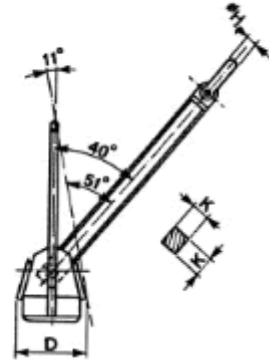

Property of Saxton Marine

Pool TW Execution Standard (HHP)

Please note that dimensions and weights are nominal and small variations are reserved.

Pool TW anchors are High Holding Power (HHP) anchors, with large flat flukes and are a stockless anchor type.

The Pool TW anchor has the main edges honed for digging and grip. They are normally supplied with crownplates to prevent the anchor digging in too deeply.

Pool SHHP anchors can be supplied with certification, from all major classification societies.

Anchor Weight (kg)	<i>Dimensions in mm</i>								
	A	B	C	D	E	F	G	O H	K
62	549	142	425	207	657	107	77	22	65
79	595	154	461	224	712	107	77	22	70
97	637	165	494	240	762	107	77	22	75
114	672	174	521	253	804	107	77	22	75
138	716	185	555	270	857	134	98	28	80
149	735	190	570	277	879	134	98	28	85
167	763	197	592	288	913	134	98	28	85
184	788	204	611	297	943	134	98	28	90
202	813	210	630	307	973	134	98	28	95
219	835	216	648	315	1000	134	98	28	95
237	858	222	665	323	1027	134	98	28	100
255	879	227	681	331	1052	161	111	32	100